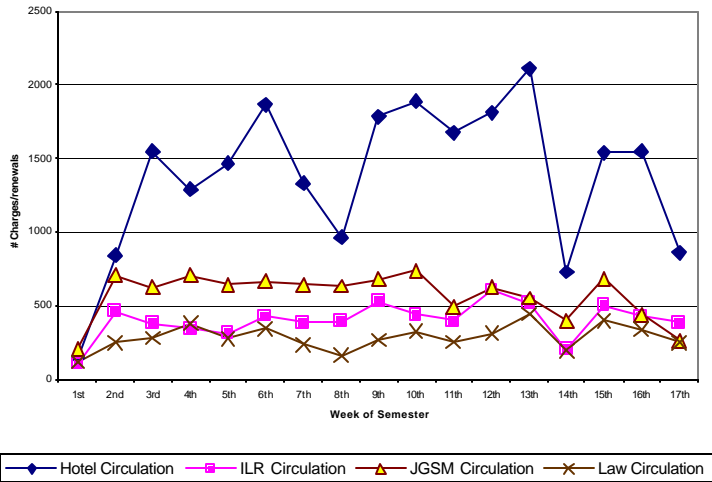

Chart 3: By Week of Semester

IRIS (Africana, Fine Arts and Music)

EMPSL (Engineering, Physical Sciences and Math)

Professional Schools (Hotel, ILR, JGSM and Law)

Life Sciences (Entomology, Geneva and Veterinary)

Life Sciences (Mann)

IRIS (Olin/Kroch and Uris)

Circulation (charges/renewals) Activity for Fall Semester 2002

Chart 4: By Patron Group and Hour of Day

Engineering

Fine Arts

ILR Library

Mann Library