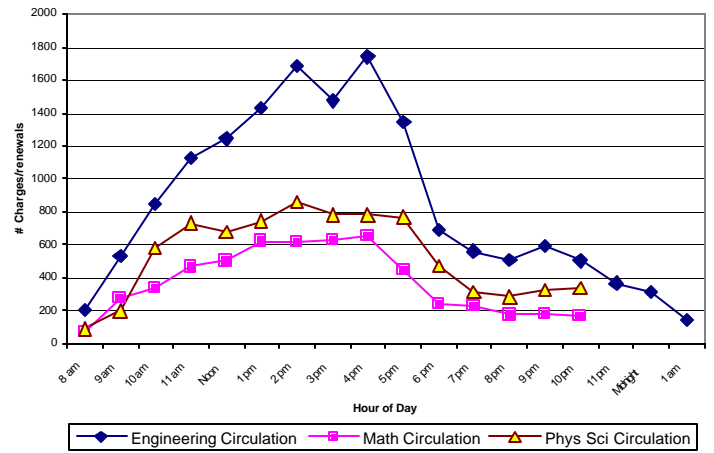

Circulation (charges/renewals) Activity for Fall Semester 2002

Chart 1: By Hour of Day

IRIS (Africana, Fine Arts and Music)

EMPSL (Engineering, Physical Sciences and Math)

Professional Schools (Hotel, ILR, JGSM and Law)