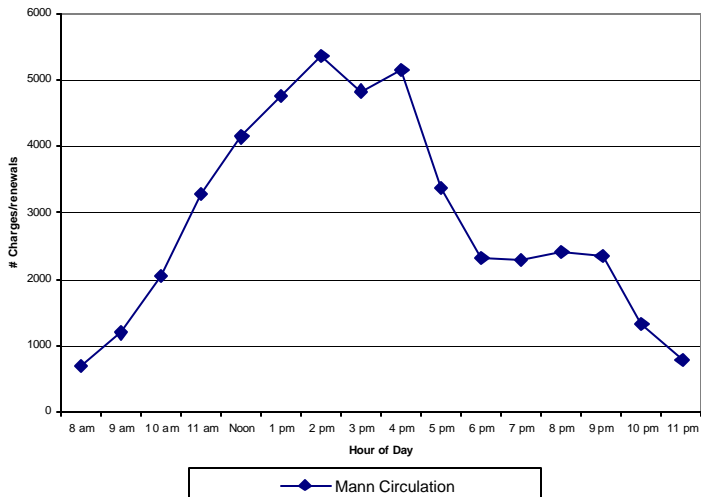

Circulation (charges/renewals) Activity for Fall Semester 2002

Chart 1: By Hour of Day

IRIS (Africana, Fine Arts and Music)

EMPSL (Engineering, Physical Sciences and Math)

Professional Schools (Hotel, ILR, JGSM and Law)

Life Sciences (Entomology, Geneva and Veterinary)

Life Sciences (Mann)

IRIS (Olin/Kroch and Uris)

Circulation (charges/renewals) Activity for Fall Semester 2002

Chart 2: By Day of Week

IRIS (Africana, Fine Arts and Music)