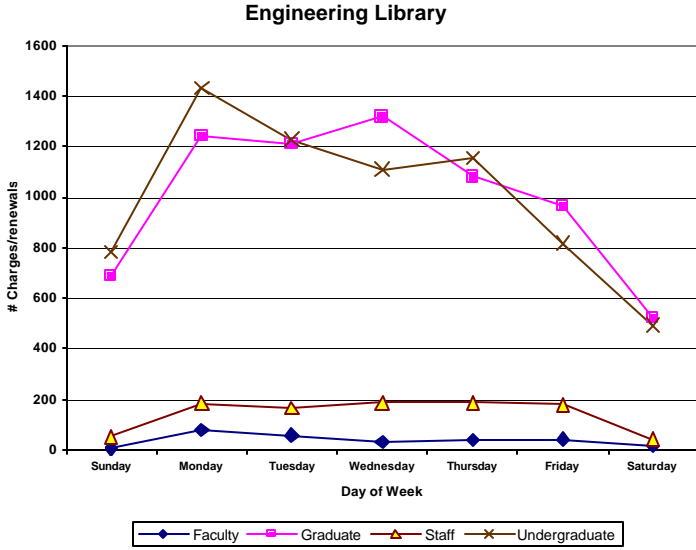

Life Sciences (Mann)

IRIS (Olin/Kroch and Uris)

Circulation (charges/renewals) Activity for Fall Semester 2002

Chart 4: By Patron Group and Hour of Day

Engineering

Fine Arts

ILR Library

Mann Library

Olin Library

Uris Library

Circulation (charges/renewals) Activity for Fall Semester 2002

Chart 5: By Patron Group and Day of Week

Circulation (charges/renewals) Activity for Fall Semester 2002

Chart 6: By Patron Group and Week of Semester