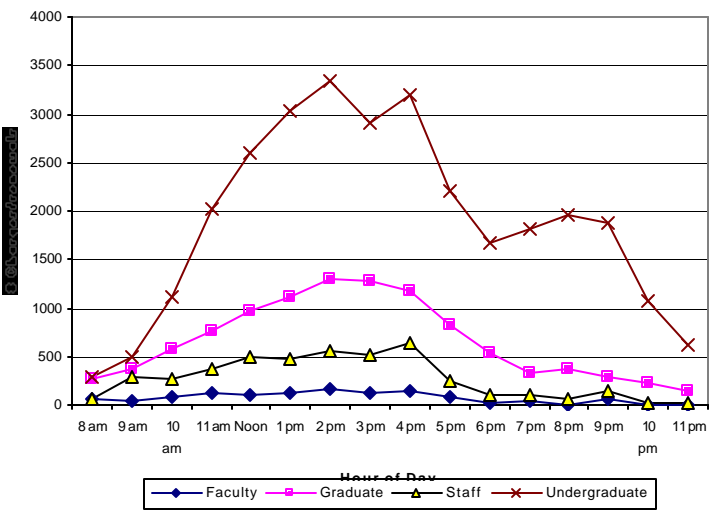

Life Sciences (Mann)

IRIS (Olin/Kroch and Uris)

Circulation (charges/renewals) Activity for Fall Semester 2002

Chart 4: By Patron Group and Hour of Day

Engineering

Fine Arts

ILR Library

Mann Library

Olin Library

Uris Library

Circulation (charges/renewals) Activity for Fall Semester 2002

Chart 5: By Patron Group and Day of Week

Circulation (charges/renewals) Activity for Fall Semester 2002

Chart 6: By Patron Group and Week of Semester