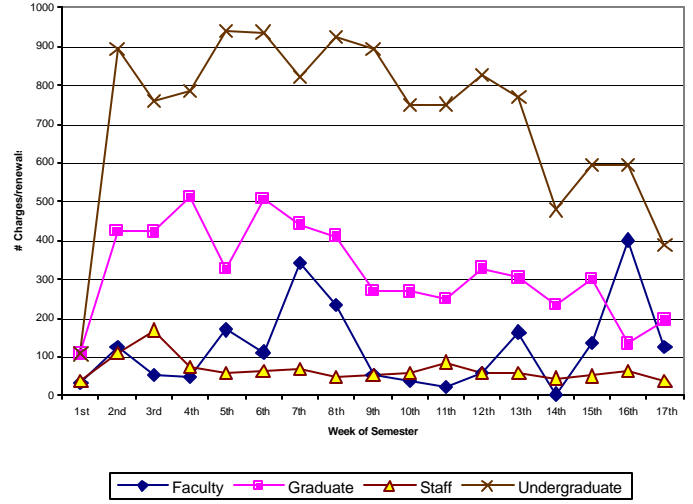

Life Sciences (Mann)

IRIS (Olin/Kroch and Uris)

Circulation (charges/renewals) Activity for Fall Semester 2002

Chart 4: By Patron Group and Hour of Day

Engineering

Fine Arts

ILR Library

Mann Library

Olin Library

Uris Library

Circulation (charges/renewals) Activity for Fall Semester 2002

Chart 5: By Patron Group and Day of Week

Circulation (charges/renewals) Activity for Fall Semester 2002

Chart 6: By Patron Group and Week of Semester

Engineering

Fine Arts

ILR

Mann

Olin

Uris