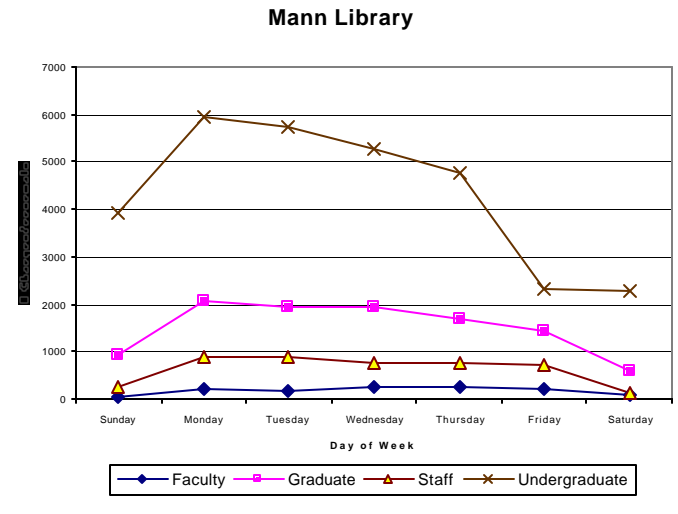

Olin Library

Uris Library

Circulation (charges/renewals) Activity for Fall Semester 2002

Chart 5: By Patron Group and Day of Week

Circulation (charges/renewals) Activity for Fall Semester 2002

Chart 6: By Patron Group and Week of Semester