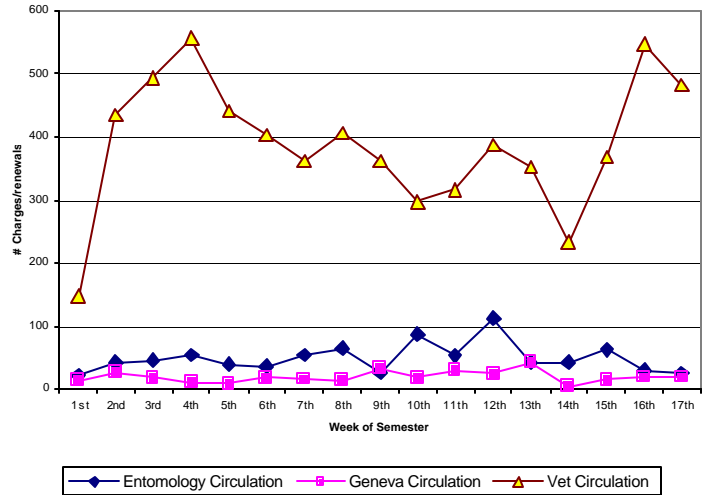

Chart 3: By Week of Semester

IRIS (Africana, Fine Arts and Music)

EMPSL (Engineering, Physical Sciences and Math)

Professional Schools (Hotel, ILR, JGSM and Law)

Life Sciences (Entomology, Geneva and Veterinary)

Life Sciences (Mann)

IRIS (Olin/Kroch and Uris)

Circulation (charges/renewals) Activity for Fall Semester 2002

Chart 4: By Patron Group and Hour of Day

Engineering

Fine Arts

ILR Library

Mann Library