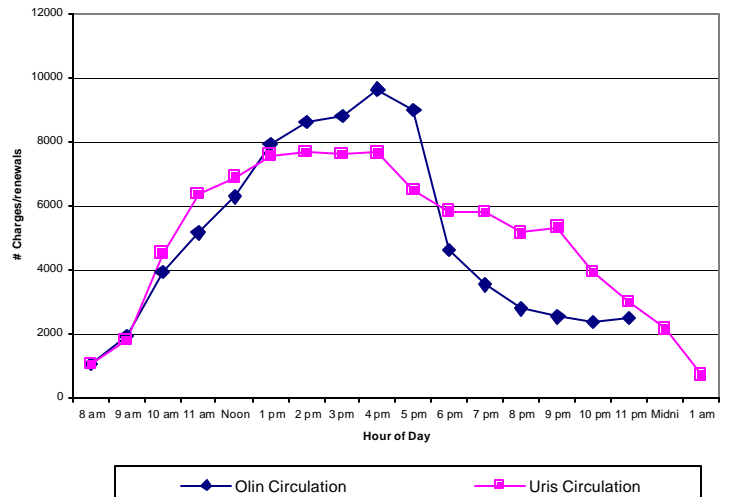

IRIS (Olin/Kroch and Uris)