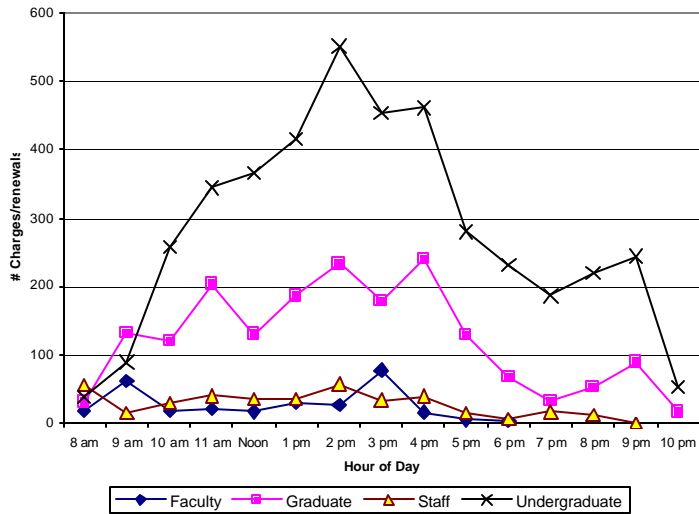

Chart 3: By Week of Semester

IRIS (Africana, Fine Arts and Music)

EMPSL (Engineering, Physical Sciences and Math)

Professional Schools (Hotel, ILR, JGSM and Law)

Life Sciences (Entomology, Geneva and Veterinary)

Life Sciences (Mann)

IRIS (Olin/Kroch and Uris)

Circulation (charges/renewals) Activity for Fall Semester 2002

Chart 4: By Patron Group and Hour of Day

Engineering

Fine Arts

ILR Library

Mann Library

Olin Library

Uris Library

Circulation (charges/renewals) Activity for Fall Semester 2002

Chart 5: By Patron Group and Day of Week

Circulation (charges/renewals) Activity for Fall Semester 2002

Chart 6: By Patron Group and Week of Semester