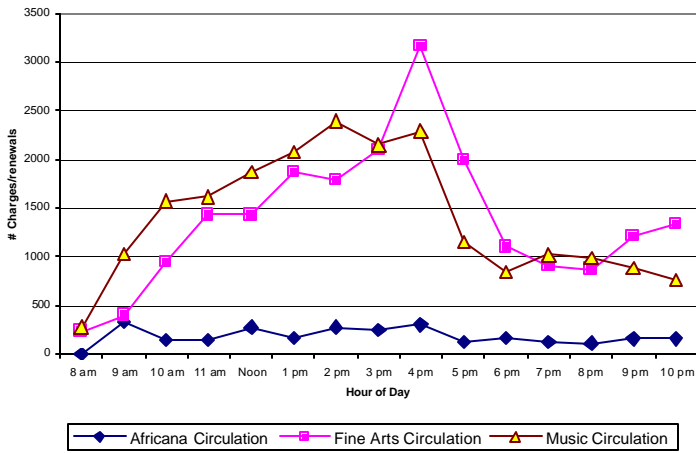

Circulation (charges/renewals) Activity for Fall Semester 2002

Chart 1: By Hour of Day

IRIS (Africana, Fine Arts and Music)

EMPSL (Engineering, Physical Sciences and Math)

Professional Schools (Hotel, ILR, JGSM and Law)

Life Sciences (Entomology, Geneva and Veterinary)

Life Sciences (Mann)

IRIS (Olin/Kroch and Uris)

Circulation (charges/renewals) Activity for Fall Semester 2002

Chart 2: By Day of Week

IRIS (Africana, Fine Arts and Music)