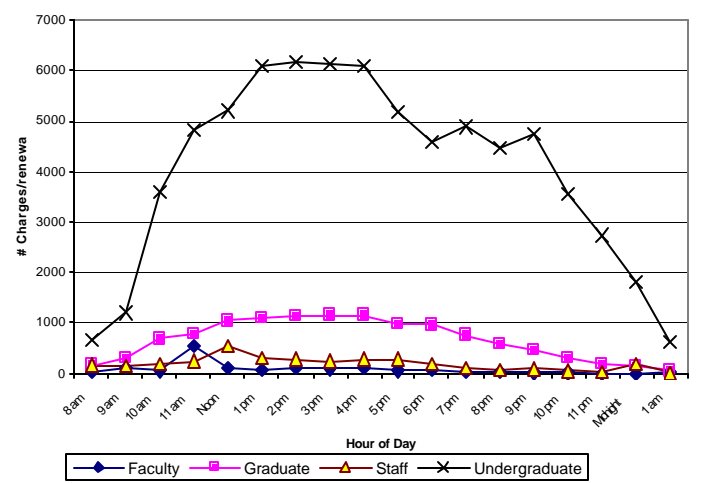

Uris Library