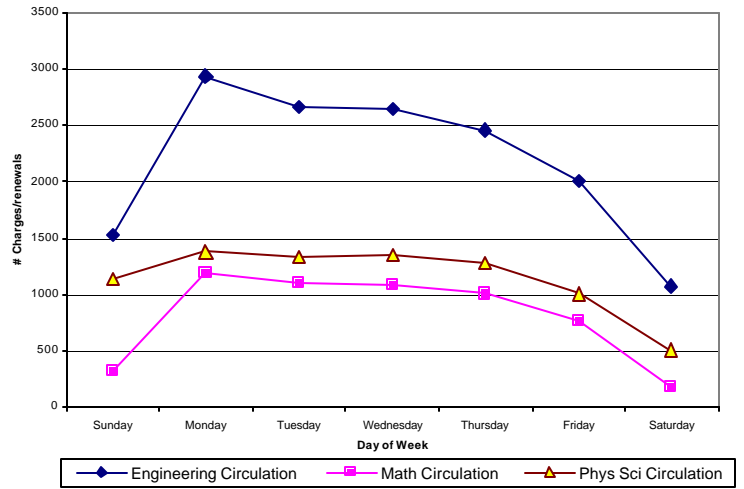

EMPSL (Engineering, Physical Sciences and Math)