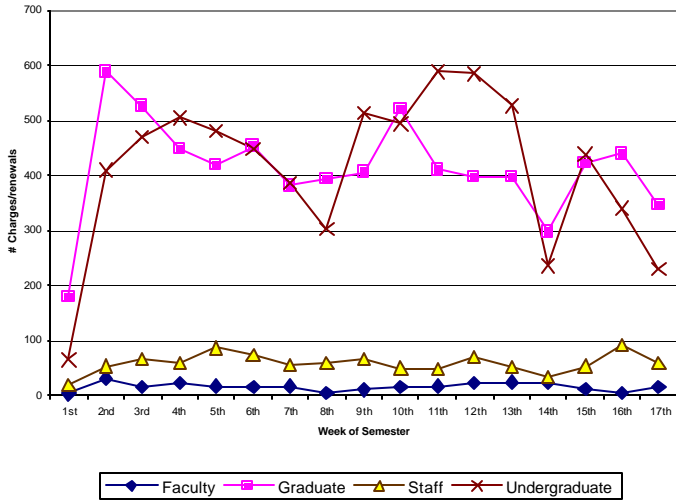

Olin Library

Uris Library

Circulation (charges/renewals) Activity for Fall Semester 2002

Chart 5: By Patron Group and Day of Week

Circulation (charges/renewals) Activity for Fall Semester 2002

Chart 6: By Patron Group and Week of Semester

Engineering

Fine Arts

ILR

Mann

Olin

Uris