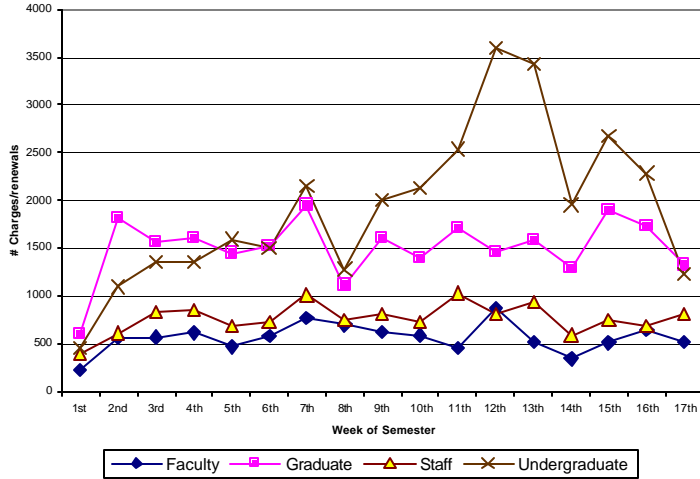

Olin Library

Uris Library

Circulation (charges/renewals) Activity for Fall Semester 2002

Chart 5: By Patron Group and Day of Week

Circulation (charges/renewals) Activity for Fall Semester 2002

Chart 6: By Patron Group and Week of Semester

Engineering

Fine Arts

ILR

Mann

Olin

Uris