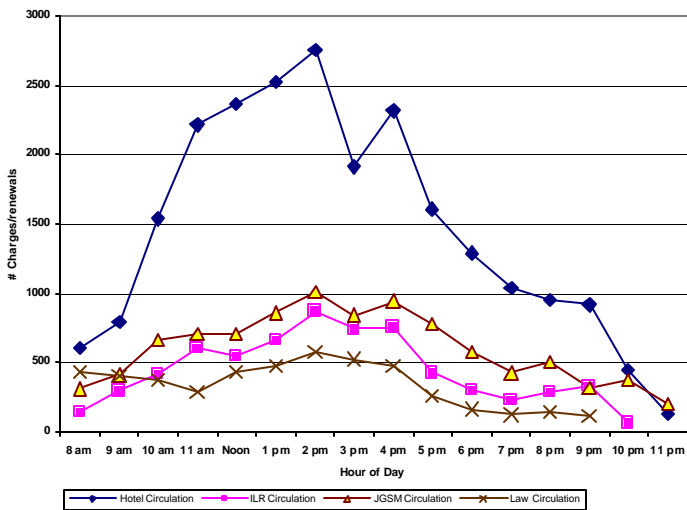

Circulation (charges/renewals) Activity for Fall Semester 2002

Chart 1: By Hour of Day

IRIS (Africana, Fine Arts and Music)

EMPSL (Engineering, Physical Sciences and Math)

Professional Schools (Hotel, ILR, JGSM and Law)