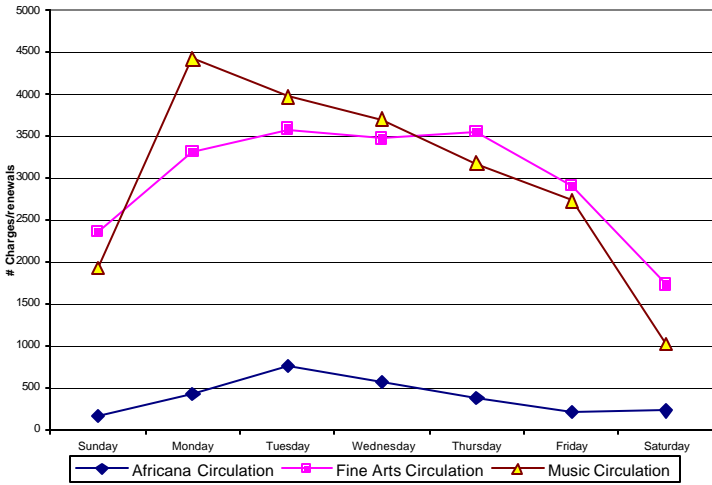

Circulation (charges/renewals) Activity for Fall Semester 2002

Chart 1: By Hour of Day

IRIS (Africana, Fine Arts and Music)

EMPSL (Engineering, Physical Sciences and Math)

Professional Schools (Hotel, ILR, JGSM and Law)

Life Sciences (Entomology, Geneva and Veterinary)

Life Sciences (Mann)

IRIS (Olin/Kroch and Uris)

Circulation (charges/renewals) Activity for Fall Semester 2002

Chart 2: By Day of Week

IRIS (Africana, Fine Arts and Music)