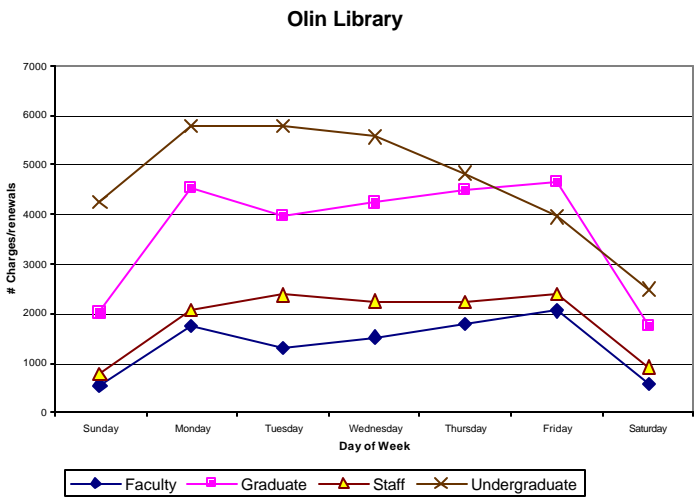

Life Sciences (Mann)

IRIS (Olin/Kroch and Uris)

Circulation (charges/renewals) Activity for Fall Semester 2002

Chart 4: By Patron Group and Hour of Day

Engineering

Fine Arts

ILR Library

Mann Library

Olin Library

Uris Library

Circulation (charges/renewals) Activity for Fall Semester 2002

Chart 5: By Patron Group and Day of Week

Circulation (charges/renewals) Activity for Fall Semester 2002

Chart 6: By Patron Group and Week of Semester