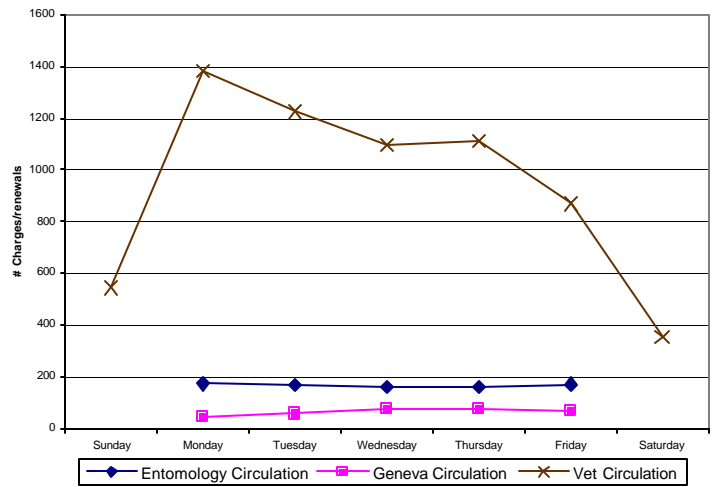

Circulation (charges/renewals) Activity for Fall Semester 2002

Chart 1: By Hour of Day

IRIS (Africana, Fine Arts and Music)

EMPSL (Engineering, Physical Sciences and Math)

Professional Schools (Hotel, ILR, JGSM and Law)

Life Sciences (Entomology, Geneva and Veterinary)

Life Sciences (Mann)

IRIS (Olin/Kroch and Uris)

Circulation (charges/renewals) Activity for Fall Semester 2002

Chart 2: By Day of Week

IRIS (Africana, Fine Arts and Music)

EMPSL (Engineering, Physical Sciences and Math)

Professional (Hotel, ILR, JGSM and Law)

Life Science (Veterinary, Entomology and Geneva)

Life Sciences (Mann)

IRIS (Olin/Kroch and Uris)

Circulation (charges/renewals) Activity for Fall Semester 2002