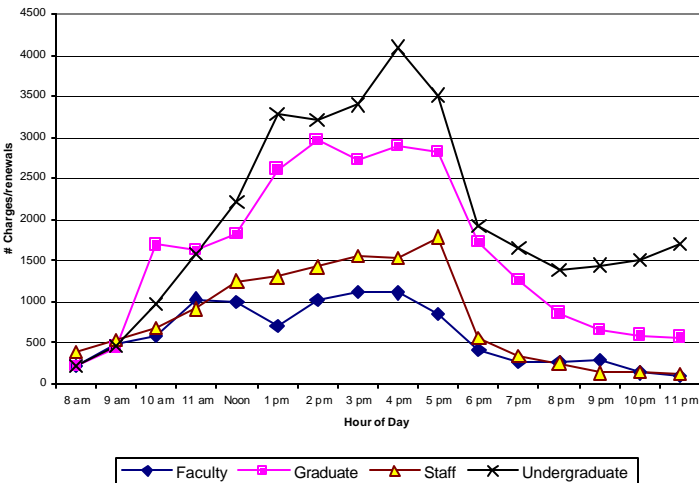

Chart 3: By Week of Semester

IRIS (Africana, Fine Arts and Music)

EMPSL (Engineering, Physical Sciences and Math)

Professional Schools (Hotel, ILR, JGSM and Law)

Life Sciences (Entomology, Geneva and Veterinary)

Life Sciences (Mann)

IRIS (Olin/Kroch and Uris)

Circulation (charges/renewals) Activity for Fall Semester 2002

Chart 4: By Patron Group and Hour of Day

Engineering

Fine Arts

ILR Library

Mann Library

Olin Library

Uris Library

Circulation (charges/renewals) Activity for Fall Semester 2002

Chart 5: By Patron Group and Day of Week

Circulation (charges/renewals) Activity for Fall Semester 2002

Chart 6: By Patron Group and Week of Semester