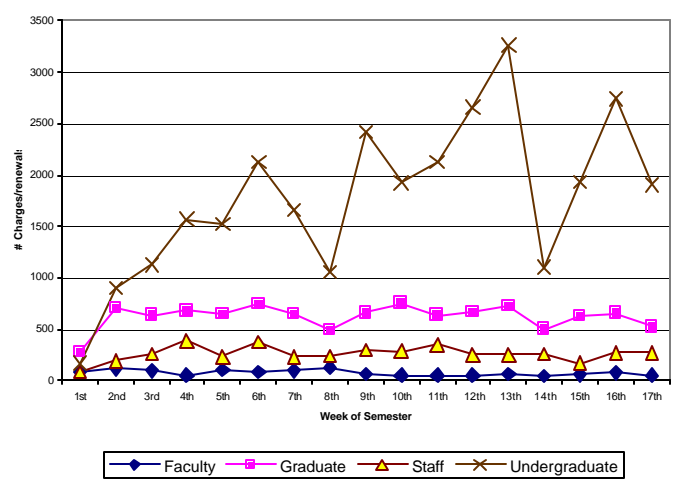

Olin Library

Uris Library

Circulation (charges/renewals) Activity for Fall Semester 2002

Chart 5: By Patron Group and Day of Week

Circulation (charges/renewals) Activity for Fall Semester 2002

Chart 6: By Patron Group and Week of Semester

Engineering

Fine Arts

ILR

Mann

Olin

Uris