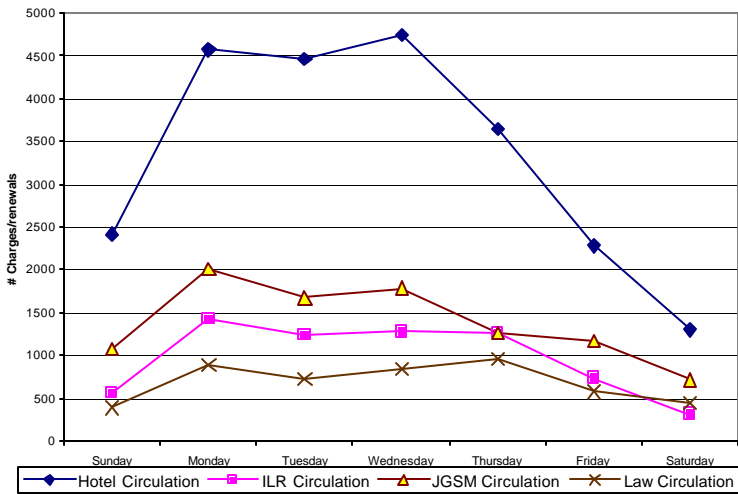

Circulation (charges/renewals) Activity for Fall Semester 2002

Chart 1: By Hour of Day

IRIS (Africana, Fine Arts and Music)

EMPSL (Engineering, Physical Sciences and Math)

Professional Schools (Hotel, ILR, JGSM and Law)

Life Sciences (Entomology, Geneva and Veterinary)

Life Sciences (Mann)

IRIS (Olin/Kroch and Uris)

Circulation (charges/renewals) Activity for Fall Semester 2002

Chart 2: By Day of Week

IRIS (Africana, Fine Arts and Music)

EMPSL (Engineering, Physical Sciences and Math)

Professional (Hotel, ILR, JGSM and Law)

Life Science (Veterinary, Entomology and Geneva)

Life Sciences (Mann)

IRIS (Olin/Kroch and Uris)

Circulation (charges/renewals) Activity for Fall Semester 2002

Chart 3: By Week of Semester

IRIS (Africana, Fine Arts and Music)

EMPSL (Engineering, Physical Sciences and Math)

Professional Schools (Hotel, ILR, JGSM and Law)

Life Sciences (Entomology, Geneva and Veterinary)