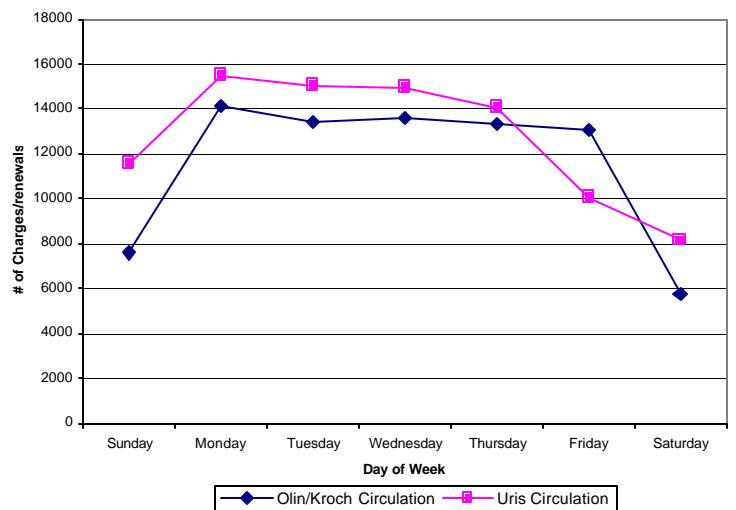

Life Sciences (Entomology, Geneva and Veterinary)

Life Sciences (Mann)

IRIS (Olin/Kroch and Uris)

Circulation (charges/renewals) Activity for Fall Semester 2002

Chart 2: By Day of Week

IRIS (Africana, Fine Arts and Music)

EMPSL (Engineering, Physical Sciences and Math)

Professional (Hotel, ILR, JGSM and Law)

Life Science (Veterinary, Entomology and Geneva)

Life Sciences (Mann)

IRIS (Olin/Kroch and Uris)

Circulation (charges/renewals) Activity for Fall Semester 2002

Chart 3: By Week of Semester

IRIS (Africana, Fine Arts and Music)

EMPSL (Engineering, Physical Sciences and Math)

Professional Schools (Hotel, ILR, JGSM and Law)

Life Sciences (Entomology, Geneva and Veterinary)