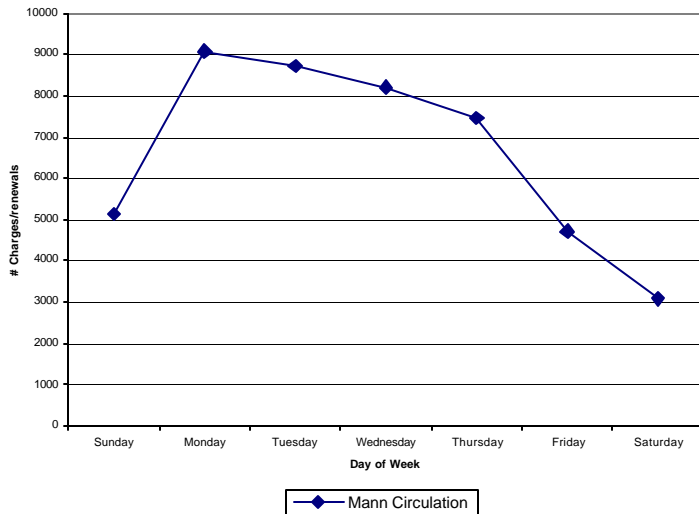

EMPSL (Engineering, Physical Sciences and Math)

Professional (Hotel, ILR, JGSM and Law)

Life Science (Veterinary, Entomology and Geneva)

Life Sciences (Mann)

IRIS (Olin/Kroch and Uris)

Circulation (charges/renewals) Activity for Fall Semester 2002

Chart 3: By Week of Semester

IRIS (Africana, Fine Arts and Music)

EMPSL (Engineering, Physical Sciences and Math)

Professional Schools (Hotel, ILR, JGSM and Law)

Life Sciences (Entomology, Geneva and Veterinary)