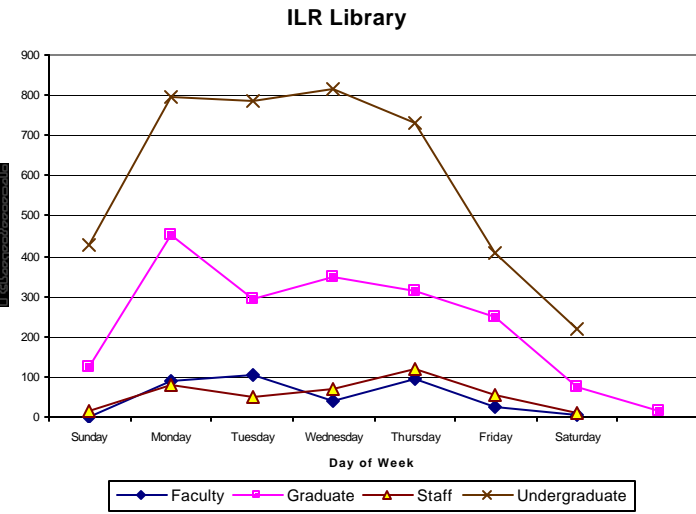

Life Sciences (Mann)

IRIS (Olin/Kroch and Uris)

Circulation (charges/renewals) Activity for Fall Semester 2002

Chart 4: By Patron Group and Hour of Day

Engineering

Fine Arts

ILR Library

Mann Library

Olin Library

Uris Library

Circulation (charges/renewals) Activity for Fall Semester 2002

Chart 5: By Patron Group and Day of Week

Circulation (charges/renewals) Activity for Fall Semester 2002

Chart 6: By Patron Group and Week of Semester