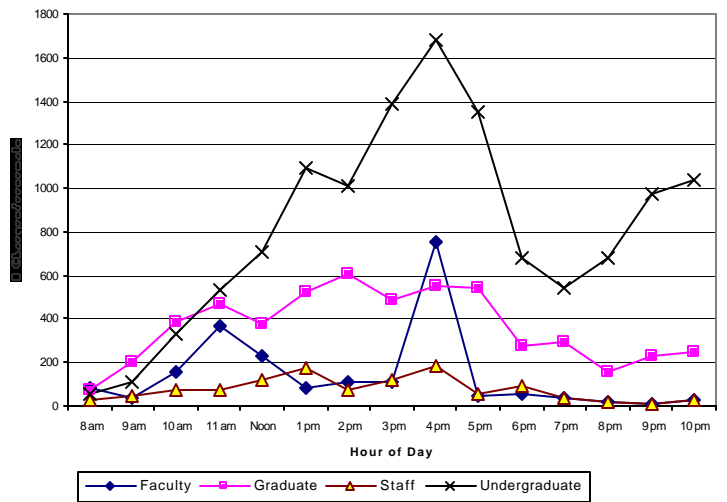

Life Sciences (Mann)

IRIS (Olin/Kroch and Uris)

Circulation (charges/renewals) Activity for Fall Semester 2002

Chart 4: By Patron Group and Hour of Day

Engineering

Fine Arts

ILR Library

Mann Library

Olin Library

Uris Library

Circulation (charges/renewals) Activity for Fall Semester 2002

Chart 5: By Patron Group and Day of Week

Circulation (charges/renewals) Activity for Fall Semester 2002

Chart 6: By Patron Group and Week of Semester