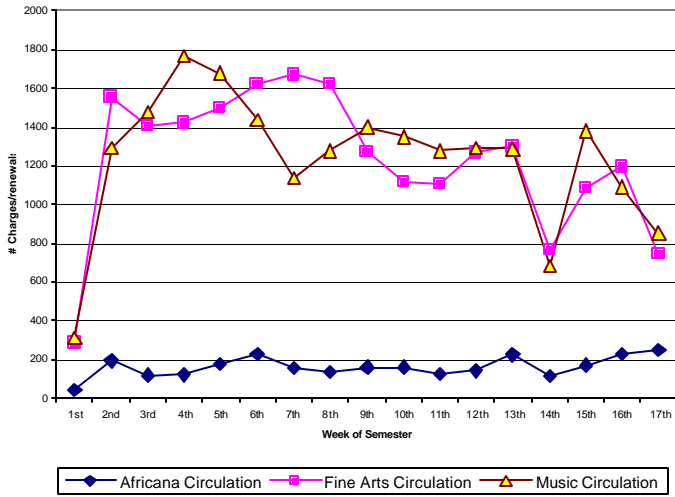

Chart 3: By Week of Semester

IRIS (Africana, Fine Arts and Music)

EMPSL (Engineering, Physical Sciences and Math)

Professional Schools (Hotel, ILR, JGSM and Law)

Life Sciences (Entomology, Geneva and Veterinary)