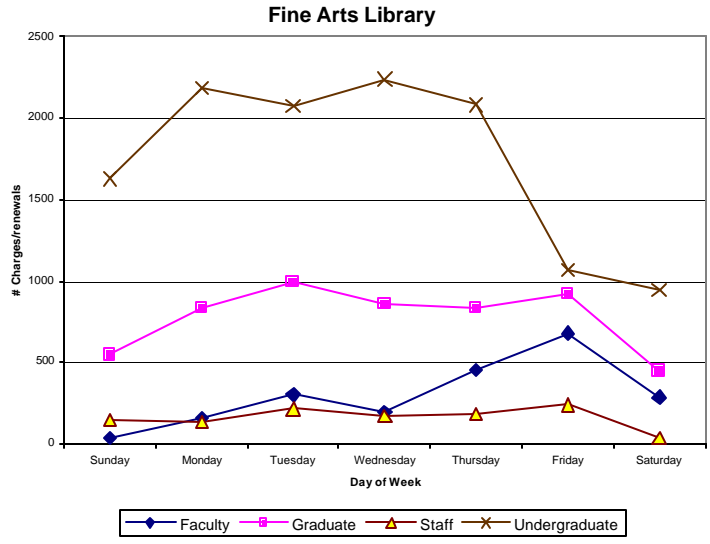

Life Sciences (Mann)

IRIS (Olin/Kroch and Uris)

Circulation (charges/renewals) Activity for Fall Semester 2002

Chart 4: By Patron Group and Hour of Day

Engineering

Fine Arts

ILR Library

Mann Library

Olin Library

Uris Library

Circulation (charges/renewals) Activity for Fall Semester 2002

Chart 5: By Patron Group and Day of Week

Circulation (charges/renewals) Activity for Fall Semester 2002

Chart 6: By Patron Group and Week of Semester