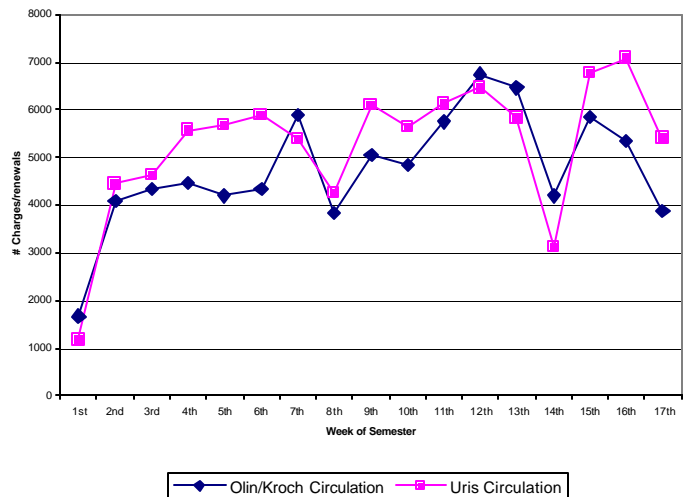

Chart 3: By Week of Semester

IRIS (Africana, Fine Arts and Music)

EMPSL (Engineering, Physical Sciences and Math)

Professional Schools (Hotel, ILR, JGSM and Law)

Life Sciences (Entomology, Geneva and Veterinary)

Life Sciences (Mann)

IRIS (Olin/Kroch and Uris)

Circulation (charges/renewals) Activity for Fall Semester 2002

Chart 4: By Patron Group and Hour of Day

Engineering

Fine Arts

ILR Library

Mann Library