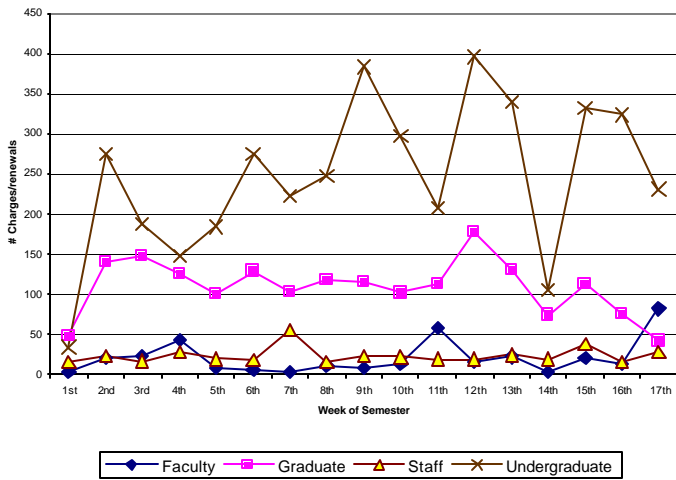

Life Sciences (Mann)

IRIS (Olin/Kroch and Uris)

Circulation (charges/renewals) Activity for Fall Semester 2002

Chart 4: By Patron Group and Hour of Day

Engineering

Fine Arts

ILR Library

Mann Library

Olin Library

Uris Library

Circulation (charges/renewals) Activity for Fall Semester 2002

Chart 5: By Patron Group and Day of Week

Circulation (charges/renewals) Activity for Fall Semester 2002

Chart 6: By Patron Group and Week of Semester

Engineering

Fine Arts

ILR

Mann

Olin

Uris