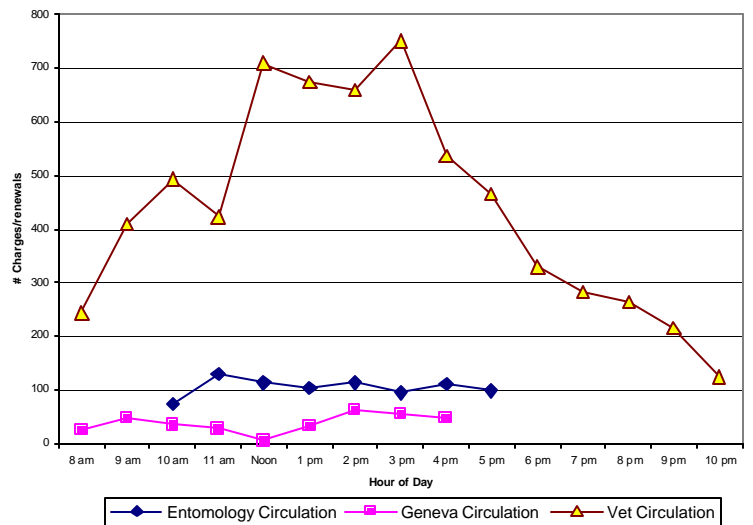

Circulation (charges/renewals) Activity for Fall Semester 2002

Chart 1: By Hour of Day

IRIS (Africana, Fine Arts and Music)

EMPSL (Engineering, Physical Sciences and Math)

Professional Schools (Hotel, ILR, JGSM and Law)

Life Sciences (Entomology, Geneva and Veterinary)

Life Sciences (Mann)

IRIS (Olin/Kroch and Uris)

Circulation (charges/renewals) Activity for Fall Semester 2002

Chart 2: By Day of Week

IRIS (Africana, Fine Arts and Music)