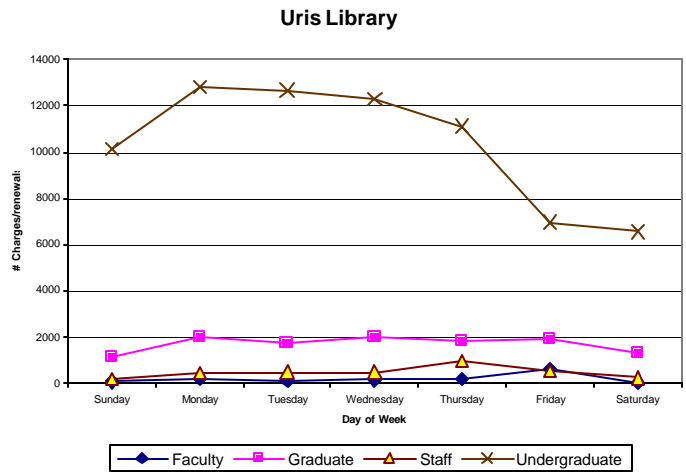

Life Sciences (Mann)

IRIS (Olin/Kroch and Uris)

Circulation (charges/renewals) Activity for Fall Semester 2002

Chart 4: By Patron Group and Hour of Day

Engineering

Fine Arts

ILR Library

Mann Library

Olin Library

Uris Library

Circulation (charges/renewals) Activity for Fall Semester 2002

Chart 5: By Patron Group and Day of Week

Circulation (charges/renewals) Activity for Fall Semester 2002

Chart 6: By Patron Group and Week of Semester

Engineering

Fine Arts

ILR

Mann

Olin

Uris