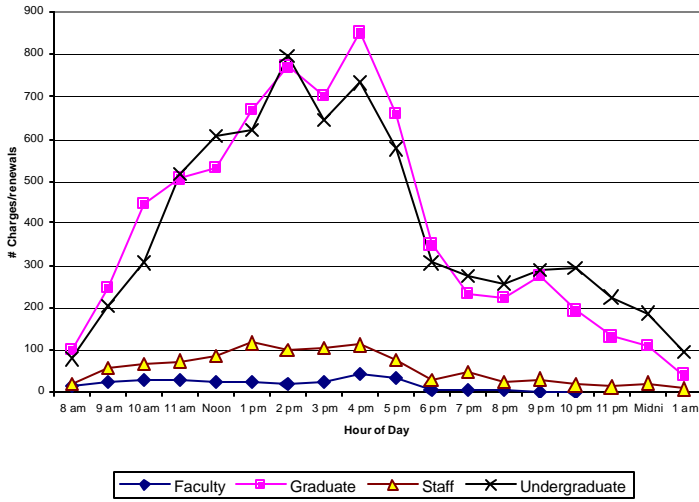

Life Sciences (Mann)

IRIS (Olin/Kroch and Uris)

Circulation (charges/renewals) Activity for Fall Semester 2002

Chart 4: By Patron Group and Hour of Day

Engineering

Fine Arts

ILR Library

Mann Library

Olin Library

Uris Library

Circulation (charges/renewals) Activity for Fall Semester 2002

Chart 5: By Patron Group and Day of Week

Circulation (charges/renewals) Activity for Fall Semester 2002

Chart 6: By Patron Group and Week of Semester