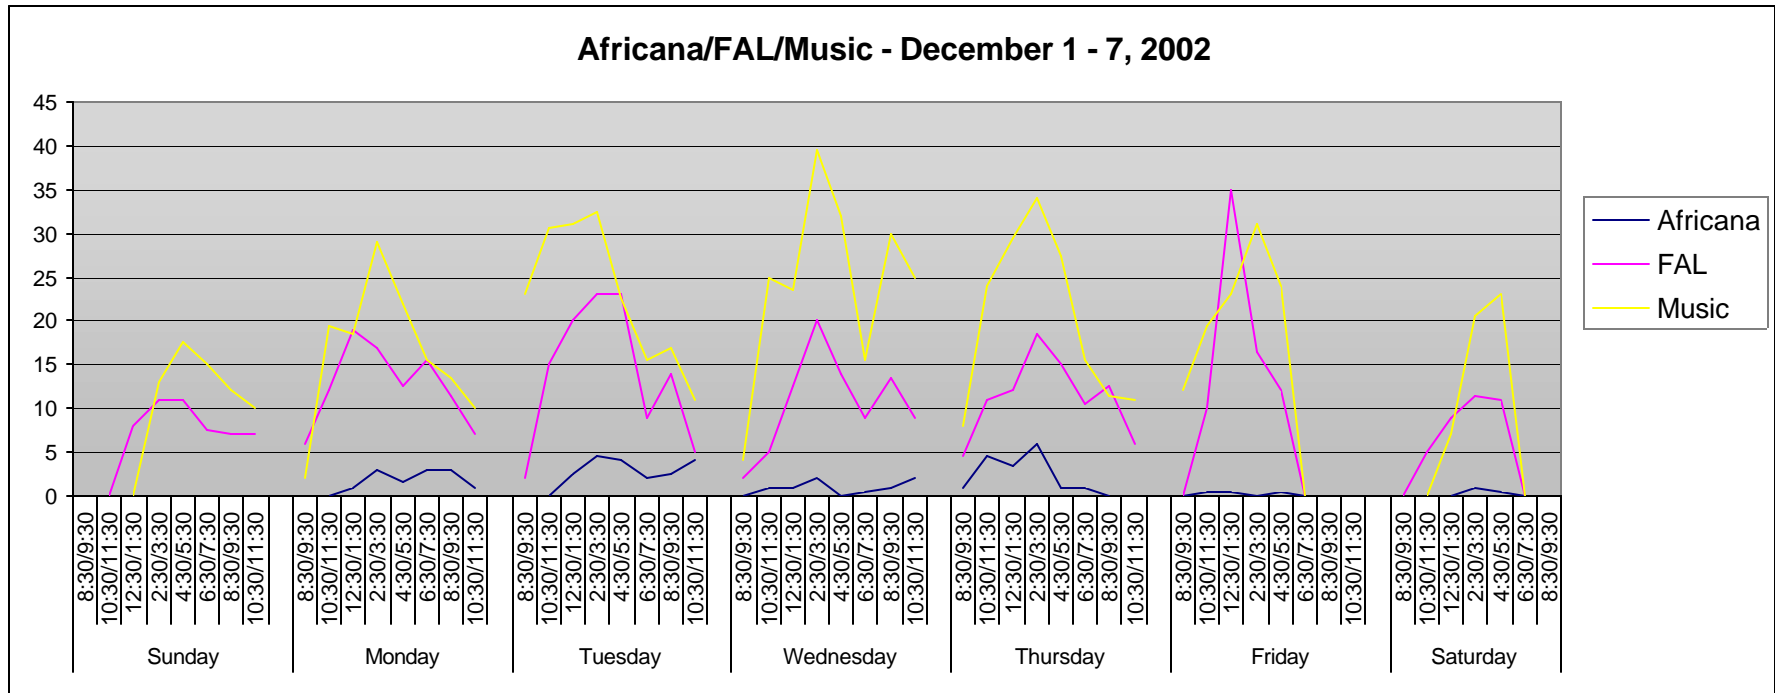

Convenient Business Hours: Head Count Survey - Olin / Kroch / Uris

Olin/Kroch/Uri - November 3 - 9, 2002

Olin/Kroch/Uri - December 1 - 7, 2002

Convenient Business Hours: Head Count Survey - Africana / Fine Arts / Music

Note – Music December data was week of December 2 – 8, 2003 so Music is not shown on Sunday for Week 2.

Convenient Business Hours: Head Count Survey - ILR

ILR/Hotel/Vet - November 3 - 9, 2002

ILR - December 8-14, 2002*