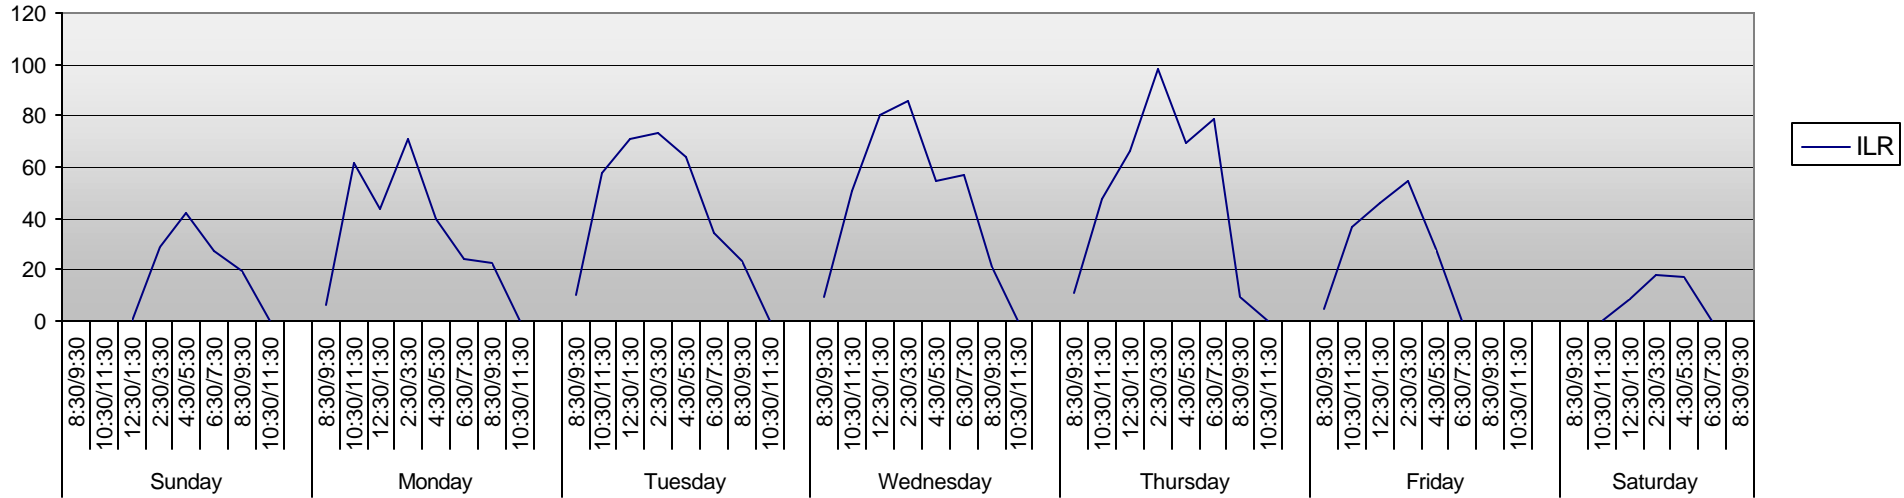

Convenient Business Hours: Head Count Survey - Olin / Kroch / Uris

Olin/Kroch/Uri - November 3 - 9, 2002

Olin/Kroch/Uri - December 1 - 7, 2002

Convenient Business Hours: Head Count Survey - Africana / Fine Arts / Music

Note – Music December data was week of December 2 – 8, 2003 so Music is not shown on Sunday for Week 2.

Convenient Business Hours: Head Count Survey - ILR

ILR/Hotel/Vet - November 3 - 9, 2002

ILR - December 8-14, 2002*