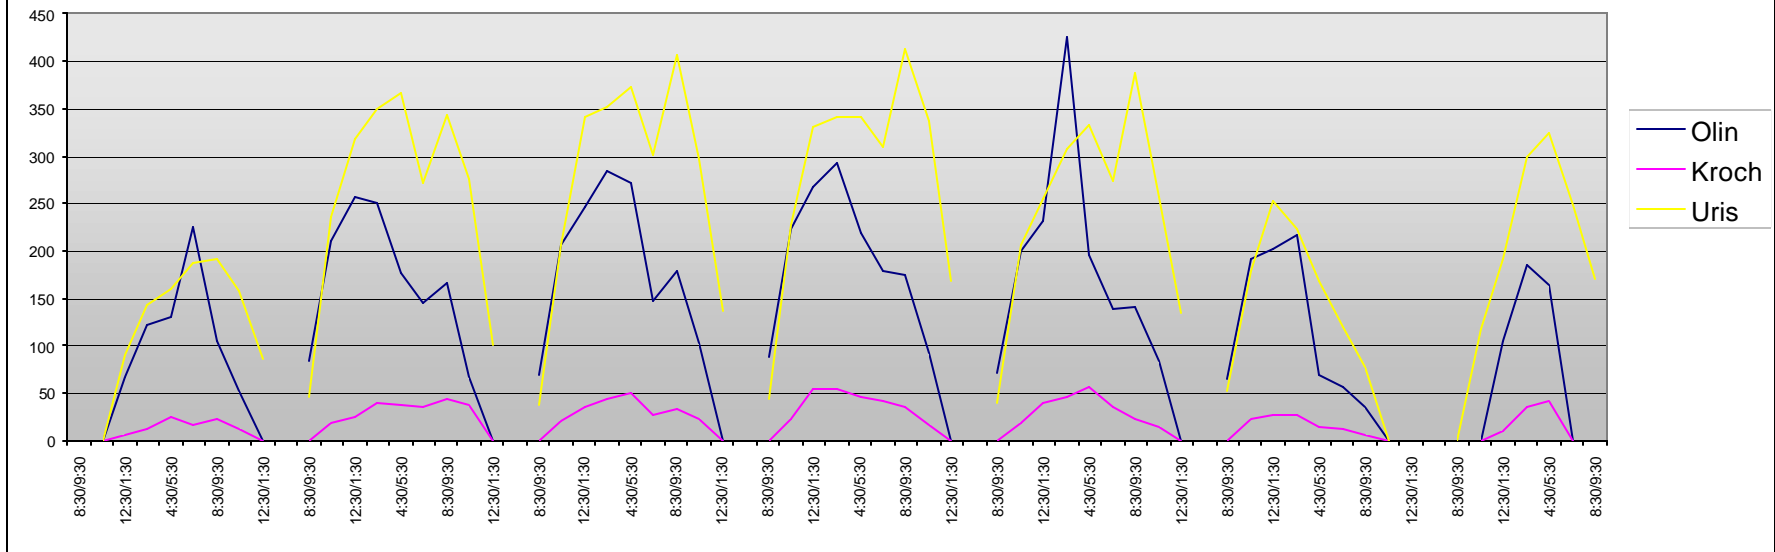

Convenient Business Hours: Head Count Survey - Olin / Kroch / Uris

Olin/Kroch/Uri - November 3 - 9, 2002

Olin/Kroch/Uri - December 1 - 7, 2002

Convenient Business Hours: Head Count Survey - Africana / Fine Arts / Music

Note – Music December data was week of December 2 – 8, 2003 so Music is not shown on Sunday for Week 2.

Convenient Business Hours: Head Count Survey - ILR

ILR/Hotel/Vet - November 3 - 9, 2002

ILR - December 8-14, 2002*