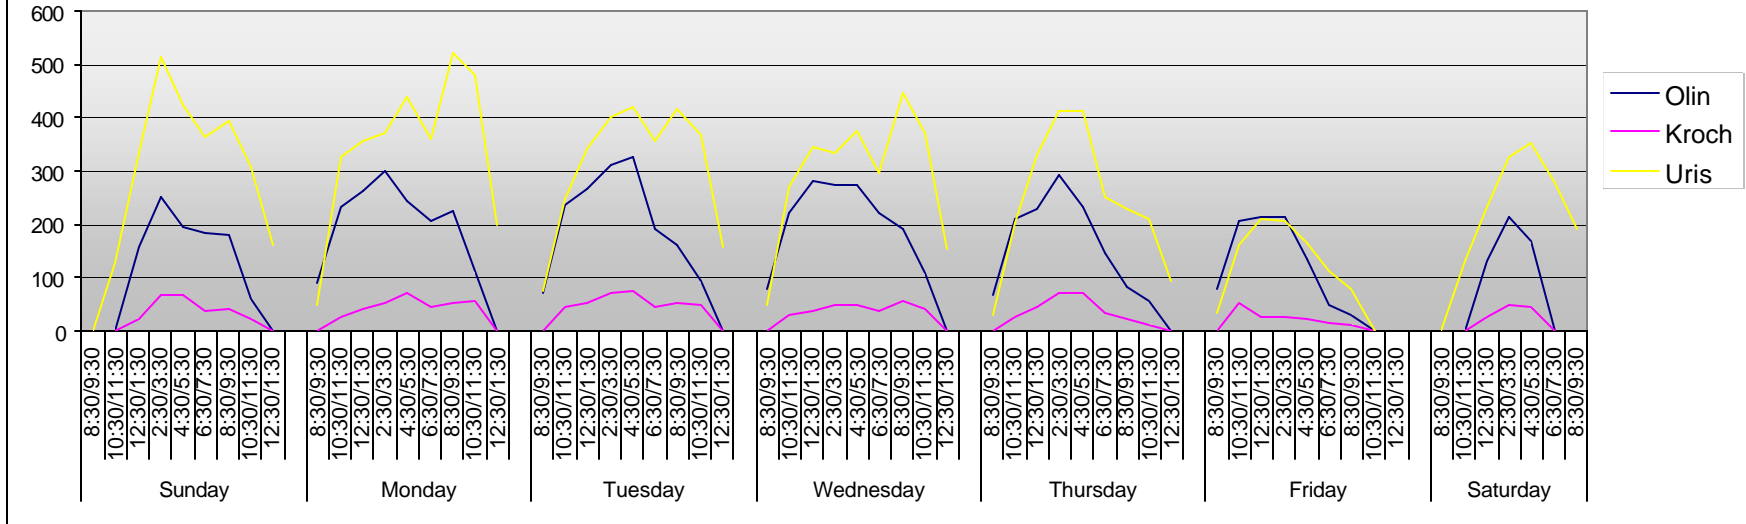

Convenient Business Hours: Head Count Survey - Olin / Kroch / Uris

Olin/Kroch/Uri - November 3 - 9, 2002

Olin/Kroch/Uri - December 1 - 7, 2002

Convenient Business Hours: Head Count Survey - Africana / Fine Arts / Music

Note – Music December data was week of December 2 – 8, 2003 so Music is not shown on Sunday for Week 2.

Convenient Business Hours: Head Count Survey - ILR

ILR/Hotel/Vet - November 3 - 9, 2002

ILR - December 8-14, 2002*