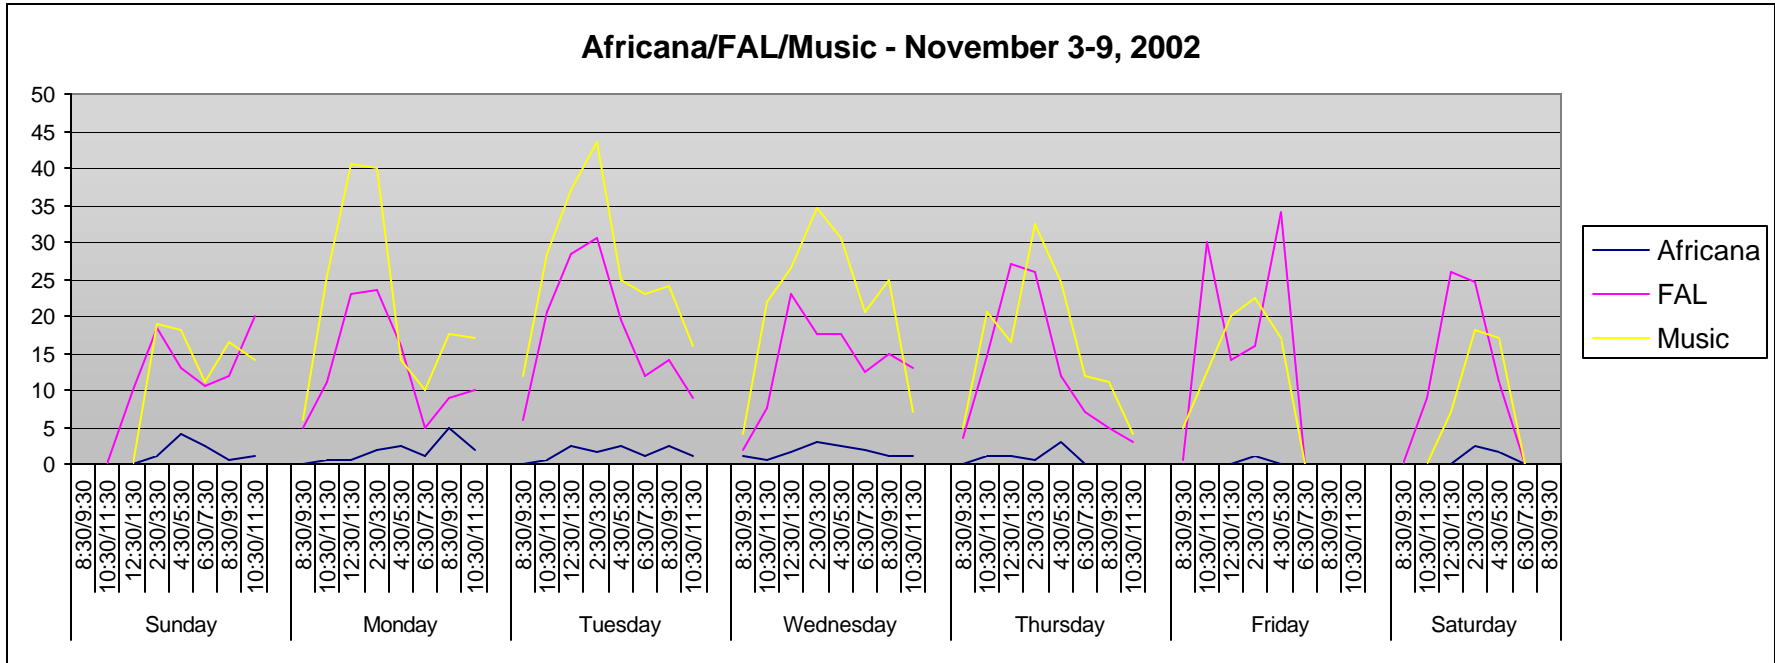

Convenient Business Hours: Head Count Survey - Olin / Kroch / Uris

Olin/Kroch/Uri - November 3 - 9, 2002

Olin/Kroch/Uri - December 1 - 7, 2002

Convenient Business Hours: Head Count Survey - Africana / Fine Arts / Music

Note – Music December data was week of December 2 – 8, 2003 so Music is not shown on Sunday for Week 2.

Convenient Business Hours: Head Count Survey - ILR

ILR/Hotel/Vet - November 3 - 9, 2002

ILR - December 8-14, 2002*