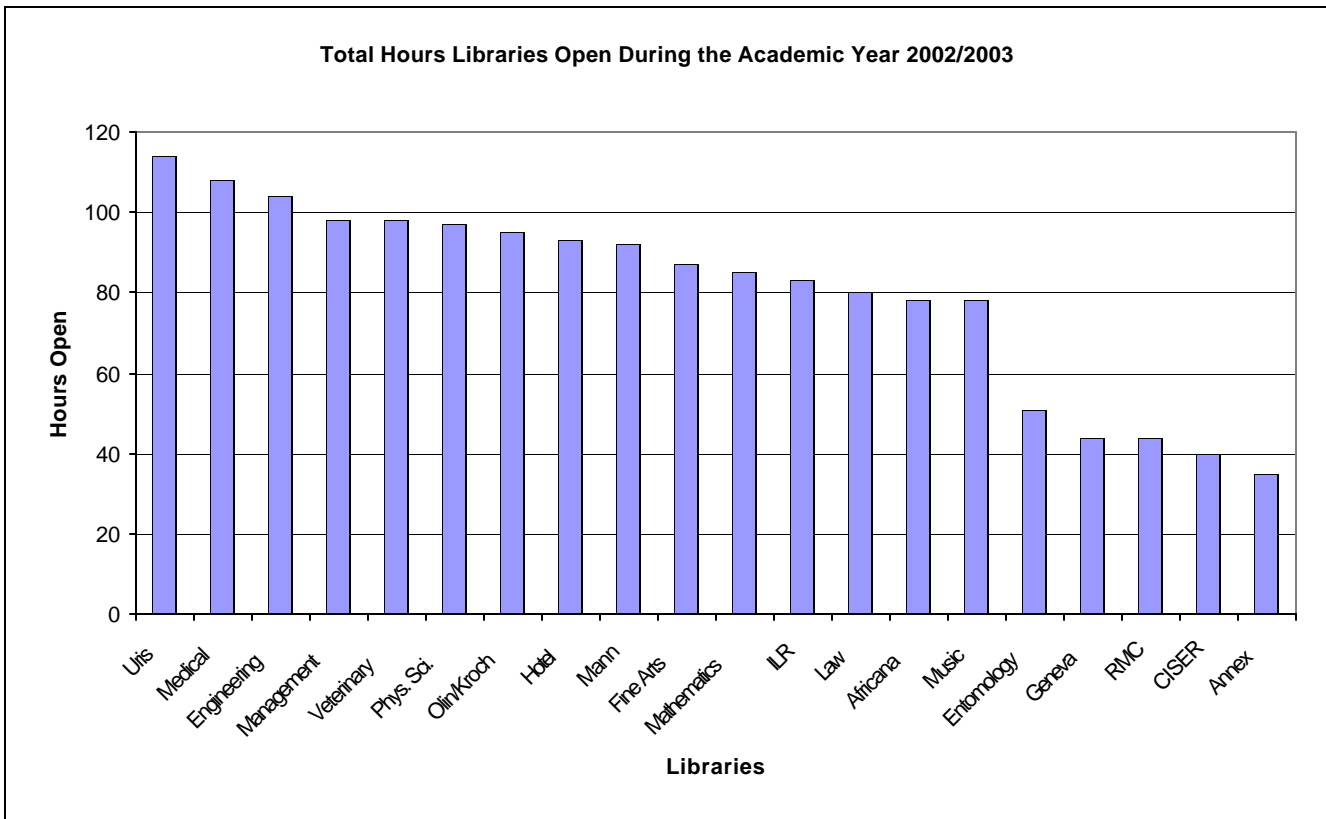

### Cornell University Library: Summary of Library Hours 2002-2003

The information in these tables is based upon Library Profile information submitted by unit libraries for the Convenient Business Hours Study, supplemented by the CUL hours listings of hours for semesters and intercessions.

Hours Libraries Open Monday - Friday During the Academic Year 2002/2003

Hours Libraries Open Saturday - Sunday During the Academic Year 2002/2003

Hours Libraries Open During Winter Break 2002/2003

Longest Hours Libraries Open During Summer Break's 3 and 6 Week Sessions 2002