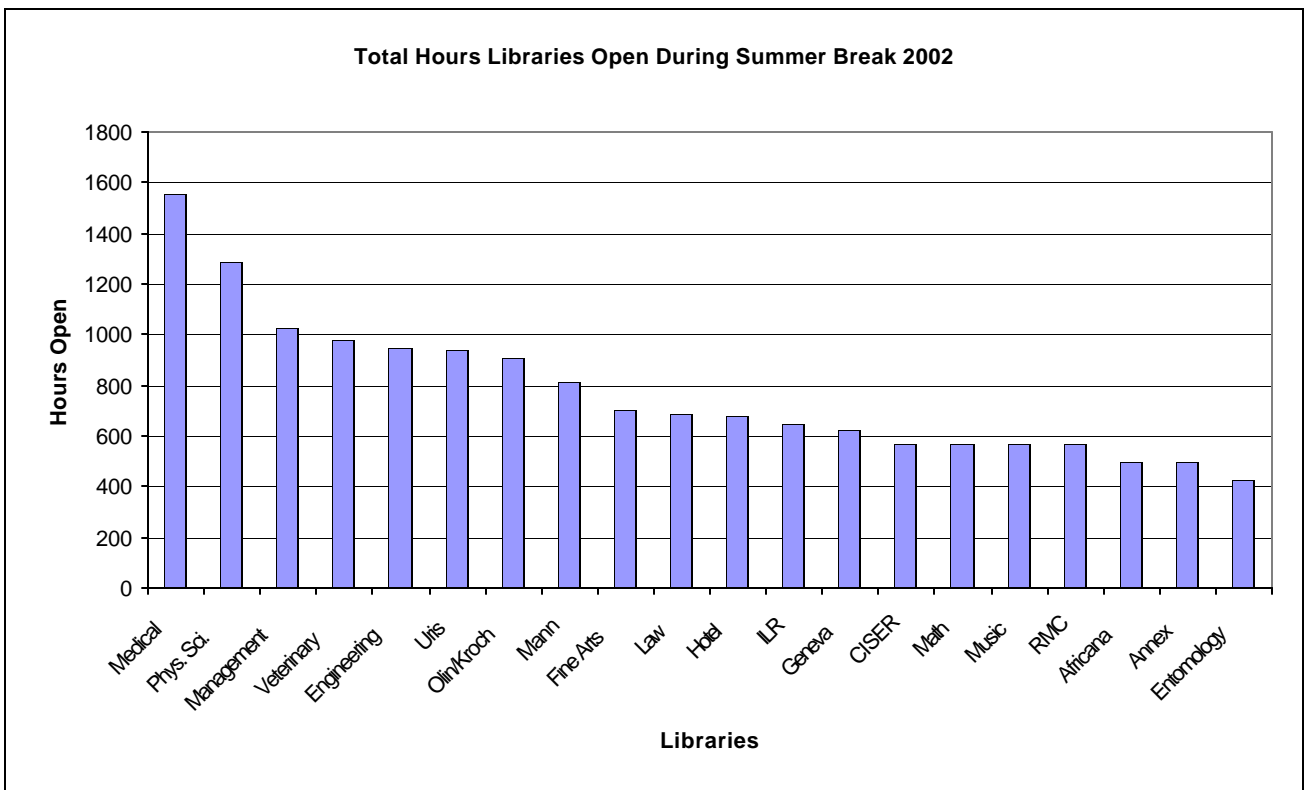

### Cornell University Library: Summary of Library Hours 2002-2003

The information in these tables is based upon Library Profile information submitted by unit libraries for the Convenient Business Hours Study, supplemented by the CUL hours listings of hours for semesters and intercessions.

Hours Libraries Open Monday - Friday During the Academic Year 2002/2003

Hours Libraries Open Saturday - Sunday During the Academic Year 2002/2003

Hours Libraries Open During Winter Break 2002/2003

Longest Hours Libraries Open During Summer Break's 3 and 6 Week Sessions 2002