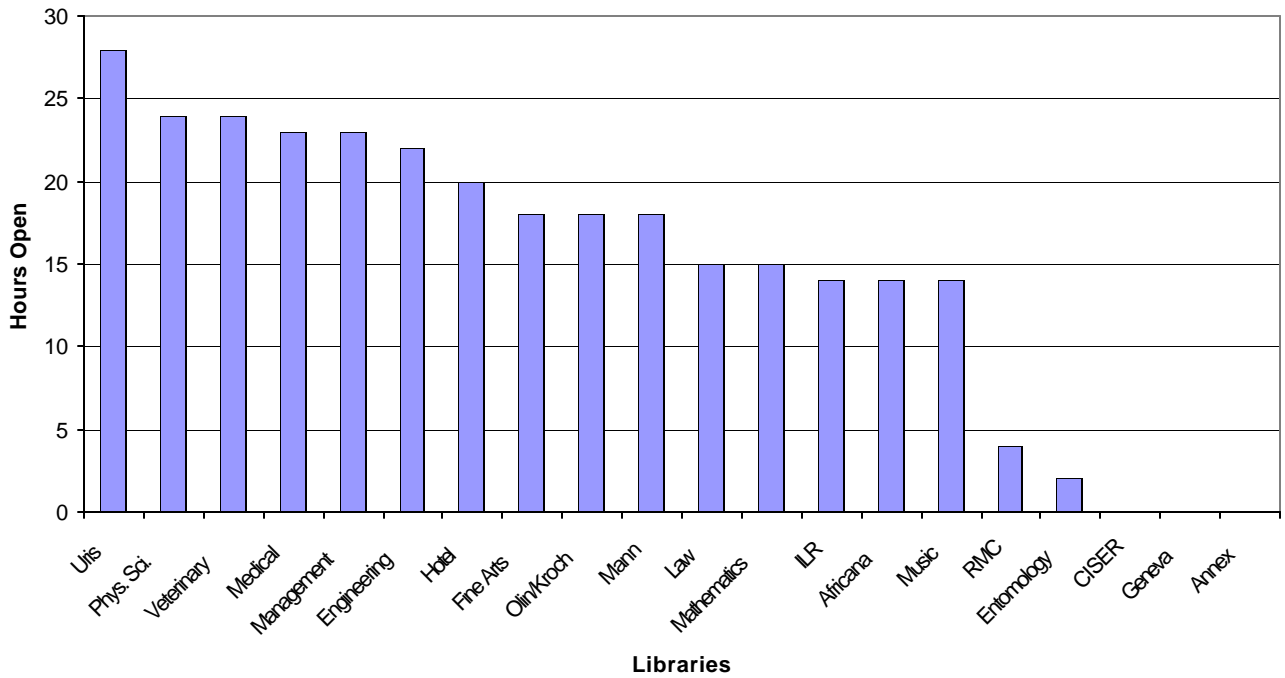

### Cornell University Library: Summary of Library Hours 2002-2003

The information in these tables is based upon Library Profile information submitted by unit libraries for the Convenient Business Hours Study, supplemented by the CUL hours listings of hours for semesters and intercessions.

Hours Libraries Open Monday - Friday During the Academic Year 2002/2003

Hours Libraries Open Saturday - Sunday During the Academic Year 2002/2003

Hours Libraries Open During Winter Break 2002/2003

Longest Hours Libraries Open During Summer Break's 3 and 6 Week Sessions 2002