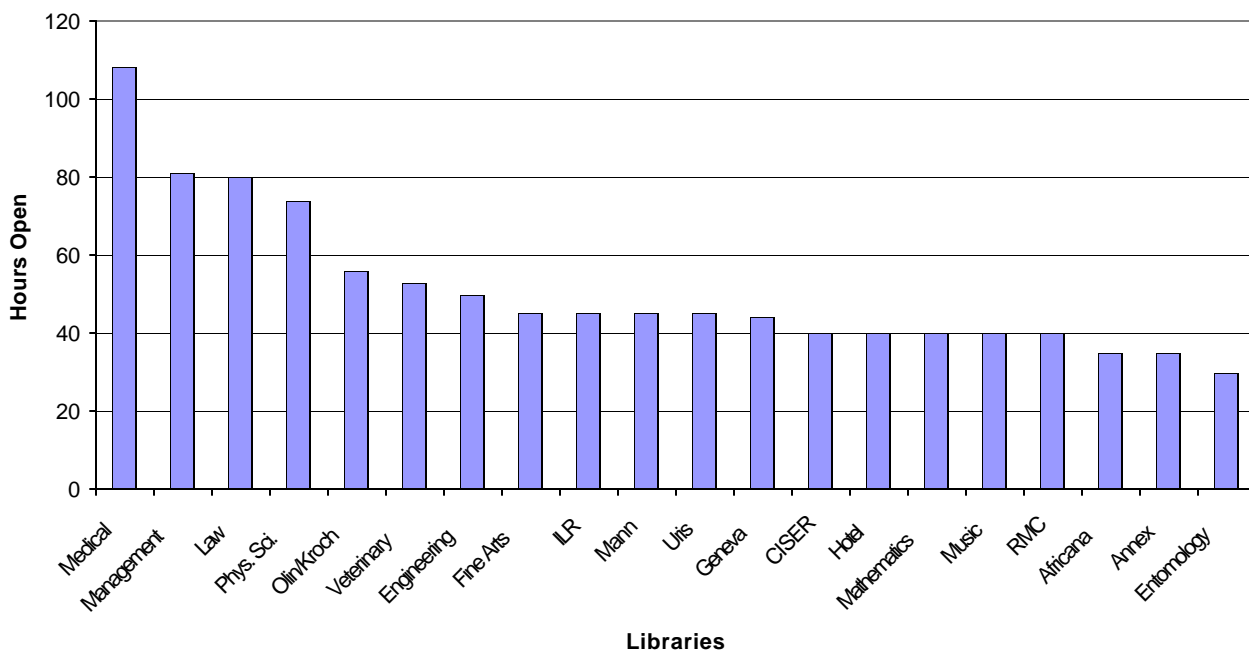

### Cornell University Library: Summary of Library Hours 2002-2003

The information in these tables is based upon Library Profile information submitted by unit libraries for the Convenient Business Hours Study, supplemented by the CUL hours listings of hours for semesters and intercessions.

Hours Libraries Open Monday - Friday During the Academic Year 2002/2003

Hours Libraries Open Saturday - Sunday During the Academic Year 2002/2003

Hours Libraries Open During Winter Break 2002/2003

Longest Hours Libraries Open During Summer Break's 3 and 6 Week Sessions 2002