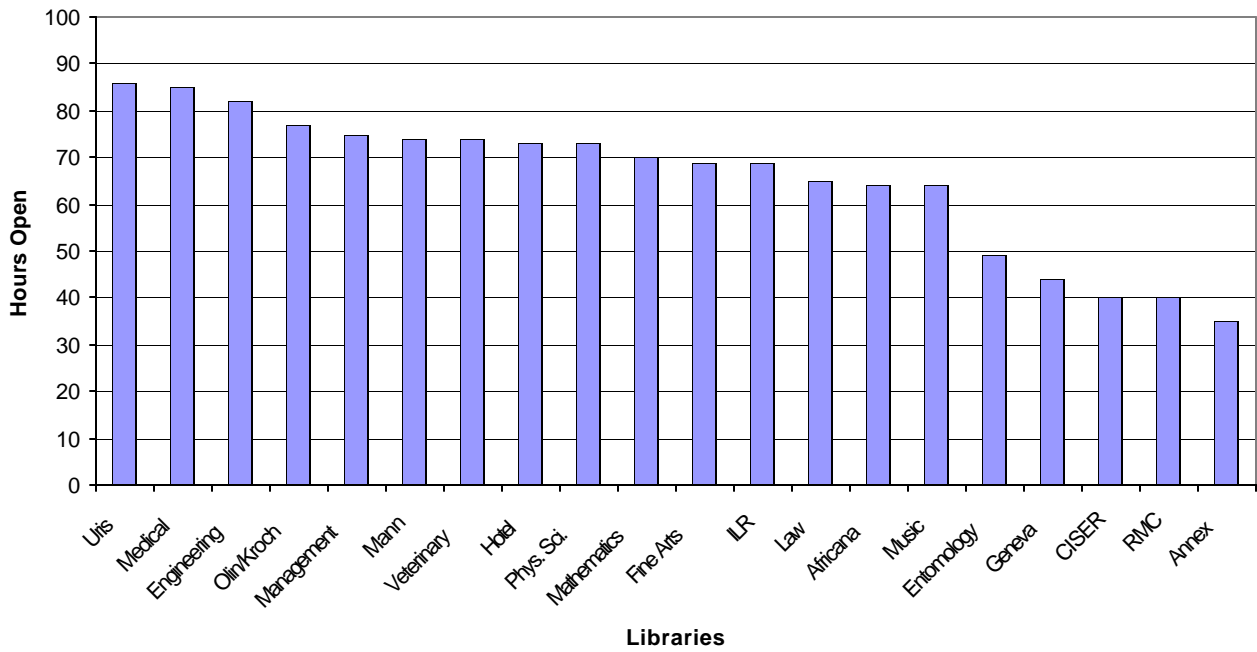

### Cornell University Library: Summary of Library Hours 2002-2003

The information in these tables is based upon Library Profile information submitted by unit libraries for the Convenient Business Hours Study, supplemented by the CUL hours listings of hours for semesters and intercessions.

Hours Libraries Open Monday - Friday During the Academic Year 2002/2003

Hours Libraries Open Saturday - Sunday During the Academic Year 2002/2003

Hours Libraries Open During Winter Break 2002/2003

Longest Hours Libraries Open During Summer Break's 3 and 6 Week Sessions 2002