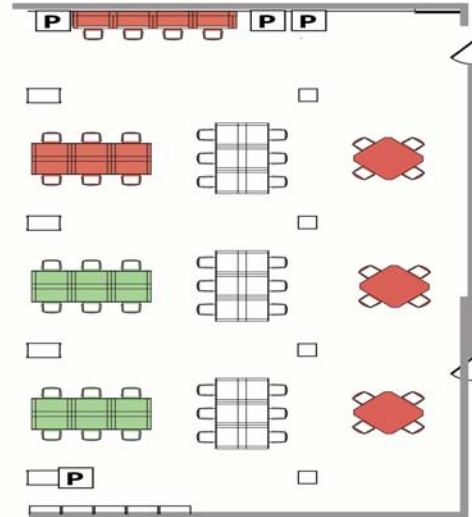

Date: Monday - Friday Time: 11pm

	In Use	Saved	Hovering
*15-Green **(75)	26	1	1
*22-Red **(110)	64	12	
*3-Blue **(15)	10	0	

Key:

Green = Library Research Only terminals

Red = Full Productivity terminals

Blue = Limited Productivity Research

* = Number of available stations

** = Total number of available stations for week

Olin Reference first floor computer area Patron Count - November 20 – 21, 2004

Olin Reference

Date: Saturday Time: 11am

	In Use	Saved	Hovering
*15-Green	2	0	0
*22-Red	13	0	
*3-Blue	0	0	