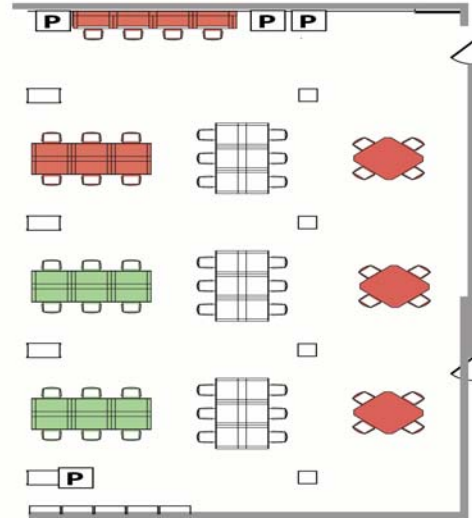

Olin Reference First Floor Computer Area Patron Count – November 15 – 19, 2004

Olin Reference

Date: Monday - Friday Time: 10am

	In Use	Saved	Hovering
*15-Green **(75)	30	1	0
*22-Red **(110)	85	9	
*3-Blue **(15)	9	0	

Date: Monday - Friday Time: 11am

	In Use	Saved	Hovering
*15-Green **(75)	48	4	1
*22-Red **(110)	95	7	
*3-Blue **(15)	13	0	

Date: Monday - Friday Time: 3pm

	In Use	Saved	Hovering
*15-Green **(75)	61	1	5
*22-Red **(110)	95	8	
*3-Blue **(15)	14	0	