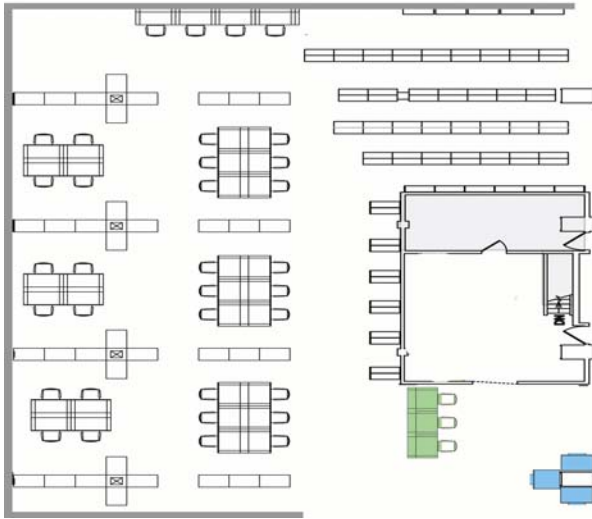

Olin Reference First Floor Computer Area Patron Count – November 15 – 19, 2004

Olin Reference

Date: Monday - Friday Time: 10am

	In Use	Saved	Hovering
*15-Green **(75)	30	1	0
*22-Red **(110)	85	9	
*3-Blue **(15)	9	0	