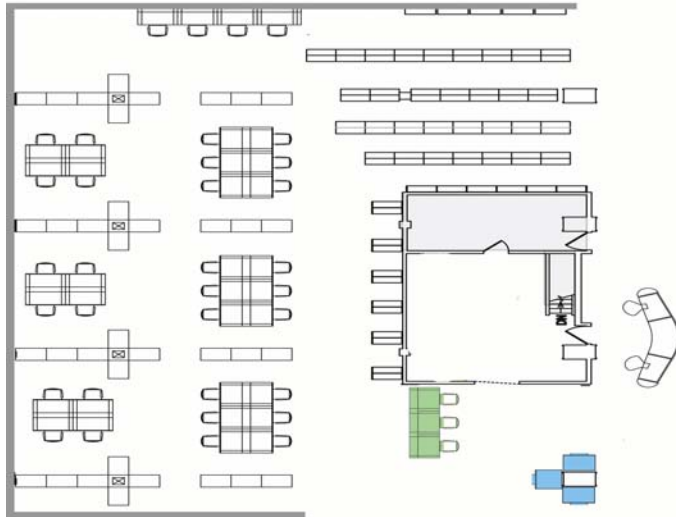

Olin Reference first floor computer area Patron Count - November 20 – 21, 2004

Olin Reference

Date: Saturday Time: 11am

	In Use	Saved	Hovering
*15-Green	2	0	0
*22-Red	13	0	
*3-Blue	0	0	

Date: Saturday Time: 12p

	In Use	Saved	Hovering
*15-Green	7	1	0
*22-Red	14	2	
*3-Blue	0	0	

Date: Saturday Time: 2pm

	In Use	Saved	Hovering
*15-Green	6	2	1
*22-Red	22	2	
*3-Blue	2	0	

Date: Saturday Time: 3pm

	In Use	Saved	Hovering
*15-Green	8	3	2
*22-Red	13	8	
*3-Blue	1	0	

Date: Sunday Time: 11am

	In Use	Saved	Hovering
*15-Green	2	0	0
*22-Red	6	4	
*3-Blue	2	0	

Date: Sunday Time: 12pm

	In Use	Saved	Hovering
*15-Green	9	0	0
*22-Red	16	2	
*3-Blue	1	0	

Date: Sunday Time: 1pm

	In Use	Saved	Hovering
*15-Green	8	1	0
*22-Red	16	6	
*3-Blue	3	0	

Key:

Green = Library Research Only terminals

Red = Full Productivity terminals

Blue = Limited Productivity Research

* = Number of available stations