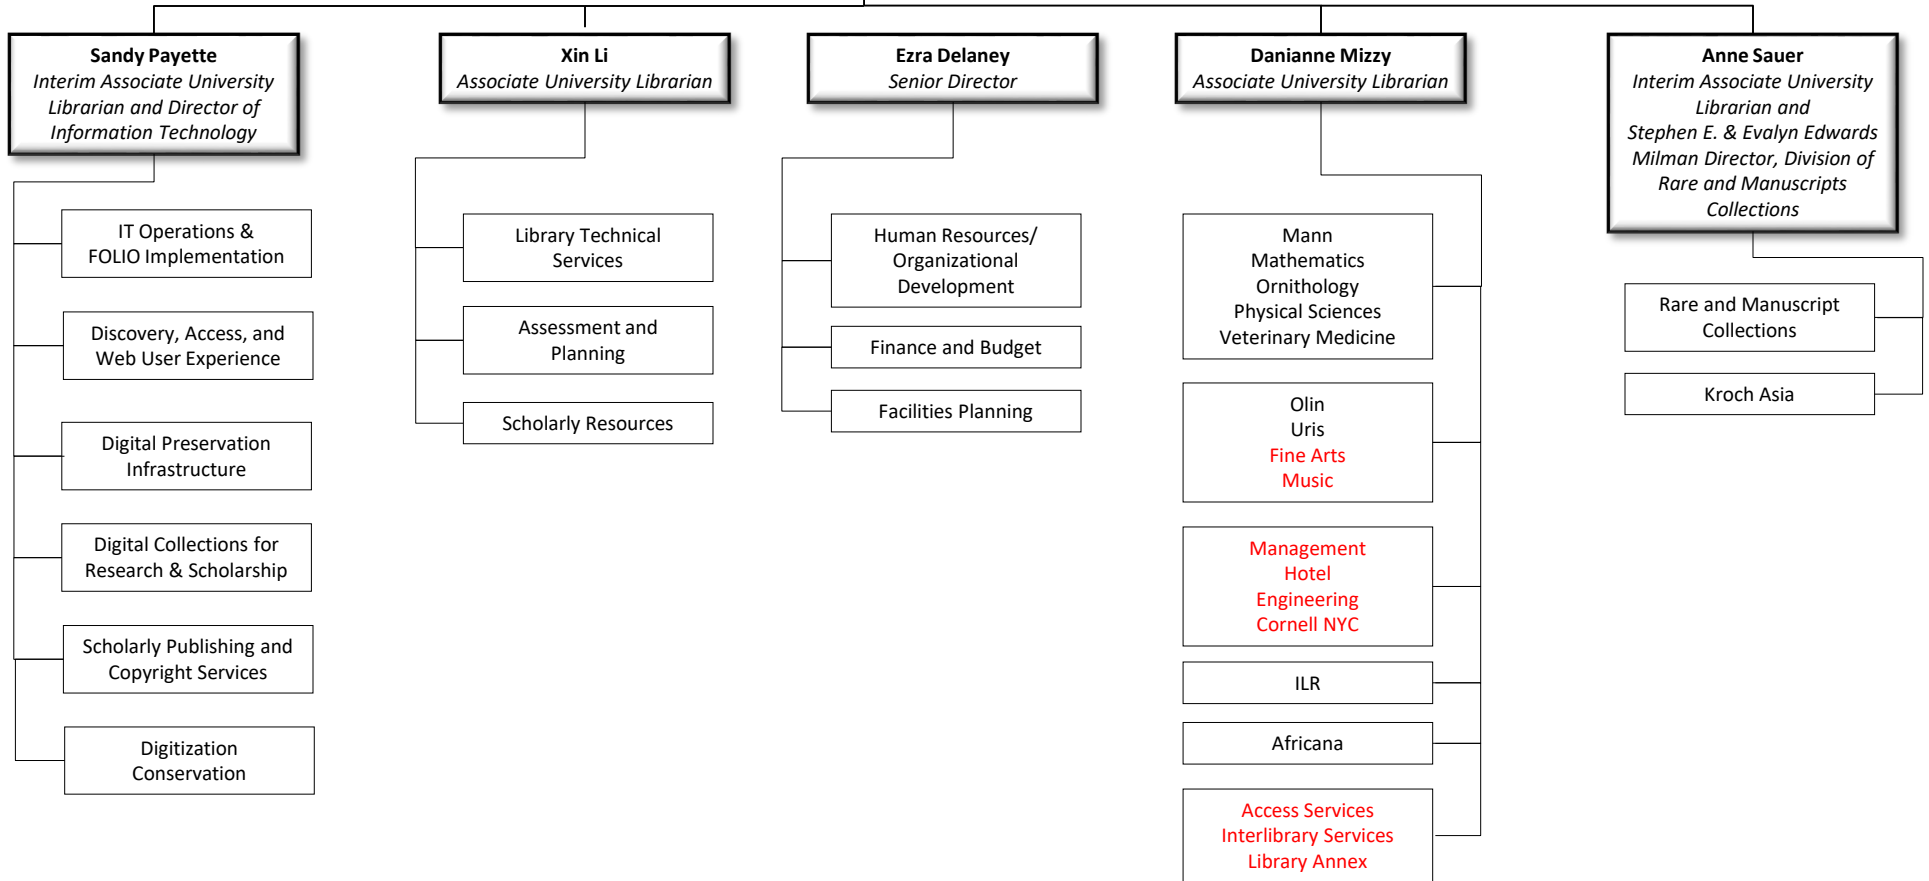

# CORNELL UNIVERSITY LIBRARY

PROVOST  
**Michael I. Kotlikoff**

CARL A. KROCH UNIVERSITY LIBRARIAN  
**Gerald R. Beasley**

Cornell University  
Law Library

Library Alumni Affairs  
and Development

Library  
Communications

**\*\* Red Indicates prospective change.**

Dotted line indicates dual report.

February 1, 2019